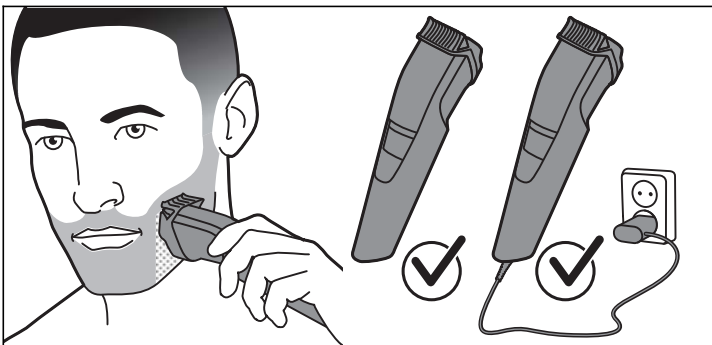

MARQUE: PHILIPS
REFERENCE: BT3227/14 BEARDTRIM
CODIC: 4392388

NOTICE
↓

PHILIPS

BT3227, BT3226,
BT3216, BT3212,
BT3211

BT3216
BT3212

BT3226
BT3227

| | mm | | mm | | mm |
|---|-----|---|-----|----|-----|
| • | 0.5 | 4 | 4 | | 7.5 |
| 1 | 1 | | 4.5 | 8 | 8 |
| | 1.5 | 5 | 5 | | 8.5 |
| 2 | 2 | | 5.5 | 9 | 9 |
| | 2.5 | 6 | 6 | | 9.5 |
| 3 | 3 | | 6.5 | 10 | 10 |
| | 3.5 | 7 | 7 | | |