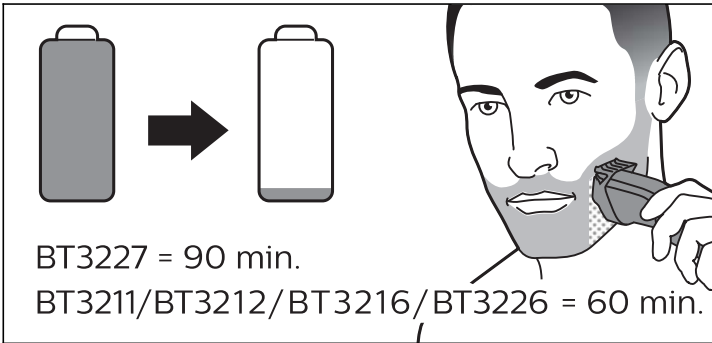

MARQUE: PHILIPS
REFERENCE: BT3227/14 BEARDTRIM
CODIC: 4392388

NOTICE
↓

PHILIPS

BT3227, BT3226,
BT3216, BT3212,
BT3211

BT3216
BT3212

BT3226
BT3227

| | mm | | mm | | mm |
|---|-----|---|-----|----|-----|
| • | 0.5 | 4 | 4 | | 7.5 |
| 1 | 1 | | 4.5 | 8 | 8 |
| | 1.5 | 5 | 5 | | 8.5 |
| 2 | 2 | | 5.5 | 9 | 9 |
| | 2.5 | 6 | 6 | | 9.5 |
| 3 | 3 | | 6.5 | 10 | 10 |
| | 3.5 | 7 | 7 | | |