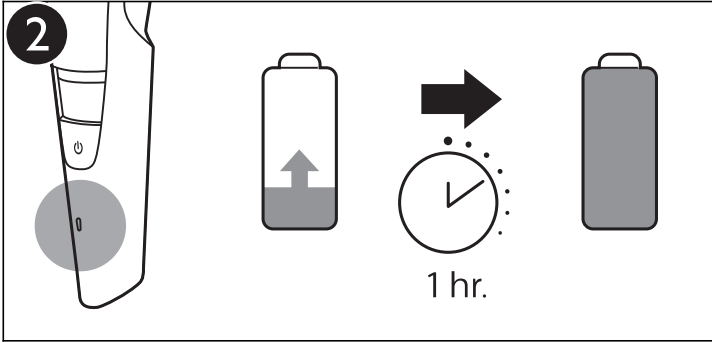

MARQUE: PHILIPS
REFERENCE: BT3227/14 BEARDTRIM
CODIC: 4392388

NOTICE
↓

PHILIPS

BT3227, BT3226,
BT3216, BT3212,
BT3211

BT3216
BT3212

BT3226
BT3227

| | mm | | mm | | mm |
|---|-----|---|-----|----|-----|
| • | 0.5 | 4 | 4 | | 7.5 |
| 1 | 1 | | 4.5 | 8 | 8 |
| | 1.5 | 5 | 5 | | 8.5 |
| 2 | 2 | | 5.5 | 9 | 9 |
| | 2.5 | 6 | 6 | | 9.5 |
| 3 | 3 | | 6.5 | 10 | 10 |
| | 3.5 | 7 | 7 | | |