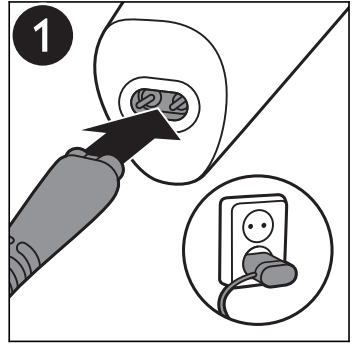

MARQUE: PHILIPS
REFERENCE: BT3227/14 BEARDTRIM
CODIC: 4392388

NOTICE
↓

PHILIPS

BT3227, BT3226,
BT3216, BT3212,
BT3211

BT3216
BT3212

BT3226
BT3227

| | mm | | mm | | mm |
|---|-----|---|-----|----|-----|
| • | 0.5 | 4 | 4 | | 7.5 |
| 1 | 1 | | 4.5 | 8 | 8 |
| | 1.5 | 5 | 5 | | 8.5 |
| 2 | 2 | | 5.5 | 9 | 9 |
| | 2.5 | 6 | 6 | | 9.5 |
| 3 | 3 | | 6.5 | 10 | 10 |
| | 3.5 | 7 | 7 | | |