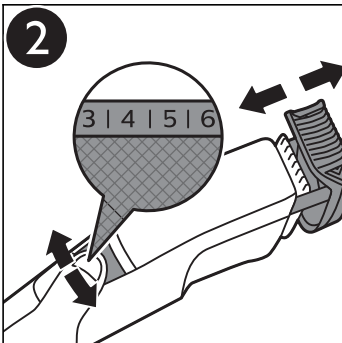

MARQUE: PHILIPS
REFERENCE: BT3227/14 BEARDTRIM
CODIC: 4392388

NOTICE
↓

PHILIPS

BT3227, BT3226,
BT3216, BT3212,
BT3211

BT3216
BT3212

BT3226
BT3227

| | mm | | mm | | mm |
|---|-----|---|-----|----|-----|
| • | 0.5 | 4 | 4 | | 7.5 |
| 1 | 1 | | 4.5 | 8 | 8 |
| | 1.5 | 5 | 5 | | 8.5 |
| 2 | 2 | | 5.5 | 9 | 9 |
| | 2.5 | 6 | 6 | | 9.5 |
| 3 | 3 | | 6.5 | 10 | 10 |
| | 3.5 | 7 | 7 | | |