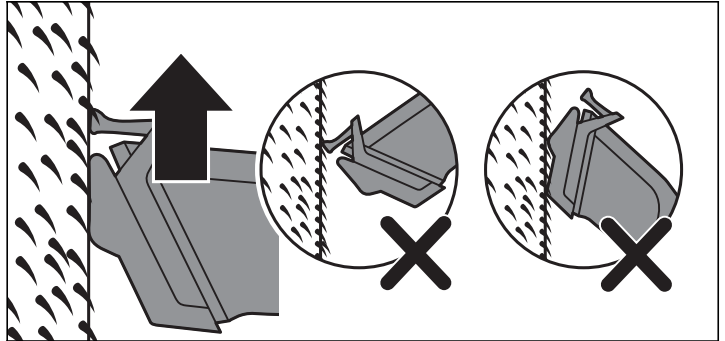

MARQUE: PHILIPS
REFERENCE: BT3227/14 BEARDTRIM
CODIC: 4392388

NOTICE
↓

PHILIPS

BT3227, BT3226,
BT3216, BT3212,
BT3211

BT3216
BT3212

BT3226
BT3227

| | mm | | mm | | mm |
|---|-----|---|-----|----|-----|
| • | 0.5 | 4 | 4 | | 7.5 |
| 1 | 1 | | 4.5 | 8 | 8 |
| | 1.5 | 5 | 5 | | 8.5 |
| 2 | 2 | | 5.5 | 9 | 9 |
| | 2.5 | 6 | 6 | | 9.5 |
| 3 | 3 | | 6.5 | 10 | 10 |
| | 3.5 | 7 | 7 | | |