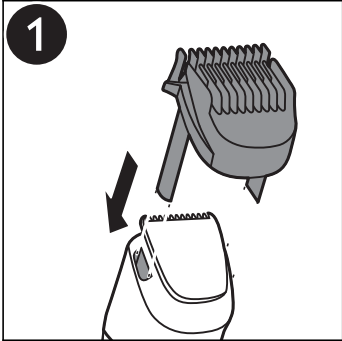

MARQUE: PHILIPS
REFERENCE: BT3227/14 BEARDTRIM
CODIC: 4392388

NOTICE
↓

PHILIPS

BT3227, BT3226,
BT3216, BT3212,
BT3211

BT3216
BT3212

BT3226
BT3227

| | mm | | mm | | mm |
|---|-----|---|-----|----|-----|
| • | 0.5 | 4 | 4 | | 7.5 |
| 1 | 1 | | 4.5 | 8 | 8 |
| | 1.5 | 5 | 5 | | 8.5 |
| 2 | 2 | | 5.5 | 9 | 9 |
| | 2.5 | 6 | 6 | | 9.5 |
| 3 | 3 | | 6.5 | 10 | 10 |
| | 3.5 | 7 | 7 | | |