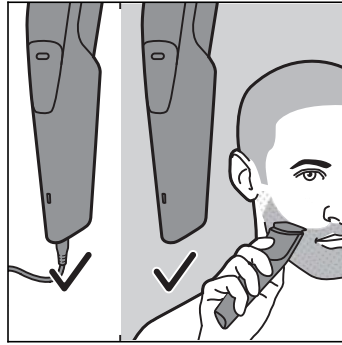

MARQUE: PHILIPS
REFERENCE: BT3227/14 BEARDTRIM
CODIC: 4392388

NOTICE
↓

PHILIPS

BT3227, BT3226,
BT3216, BT3212,
BT3211

BT3216
BT3212

BT3226
BT3227

| | mm | | mm | | mm |
|---|-----|---|-----|----|-----|
| • | 0.5 | 4 | 4 | | 7.5 |
| 1 | 1 | | 4.5 | 8 | 8 |
| | 1.5 | 5 | 5 | | 8.5 |
| 2 | 2 | | 5.5 | 9 | 9 |
| | 2.5 | 6 | 6 | | 9.5 |
| 3 | 3 | | 6.5 | 10 | 10 |
| | 3.5 | 7 | 7 | | |