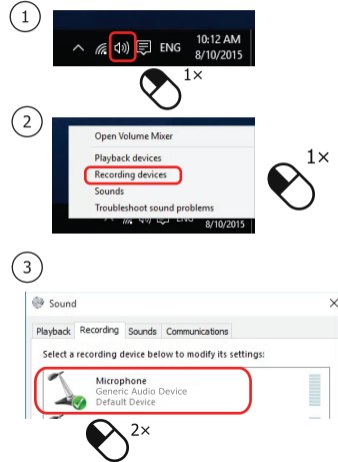

4. Installation - Windows 10/8/7